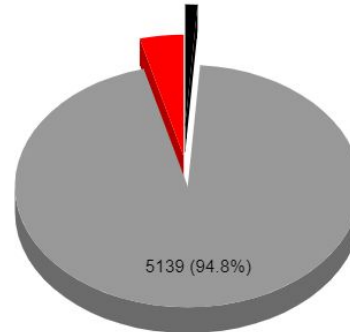

Students Currently Quarantined or Isolated

● Isolated ● Total Enrollment ● Quarantined