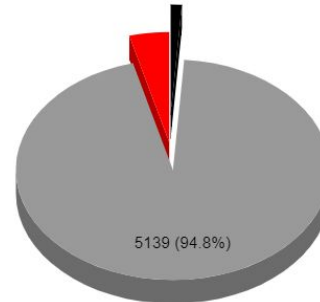

Students Currently Quarantined or Isolated

● Isolated ● Total Enrollment ● Quarantined